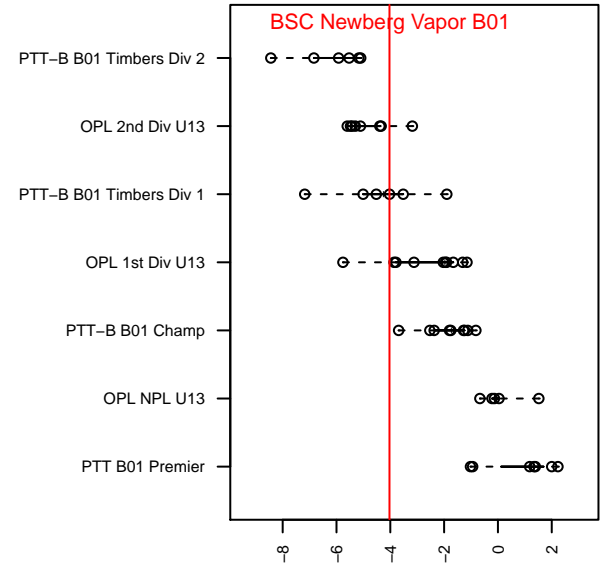

BSC Newberg Vapor B01

Bridlemile SC Portland
 Portland, OR
 B01 total strength=707
 attack=1.65 defense=0.32
 fall league = PTT-B B01 Timbers Div 1
 spr league = Spr OYS B01 Div 2

alt names used:
 BSC Newberg 01B Vapor
 BSC Newberg 01B Vapor
 BSC Newberg 01B Vapor

Venues played:
 2014 PTT-B B01 Timbers Div 1
 2014 OYS Presidents Cup B01
 2014 Spr OYS B01 Division 2

**attack and defense variance (black dot)
relative to other teams
and top 10 in region**

**attack and defense rating
relative to others at age
and all opponents in last 13 months**